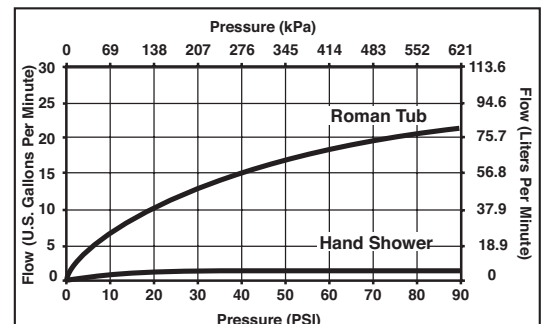

Brizo Kitchen & Bath Company reserves the right (1) to make changes in specifications and materials, and (2) to change or discontinue models, both without notice or obligation. Dimensions are for reference only. See current full-line price book or www.brizo.com for finish options and product availability.

BSP-B-T67336 Rev. G

Brizo Kitchen & Bath Company

55 E. 111th Street, Indianapolis, Indiana 46280
350 South Edgeware Road, St. Thomas, ON N5P 4L1
© 2017 Brizo Kitchen & Bath Company