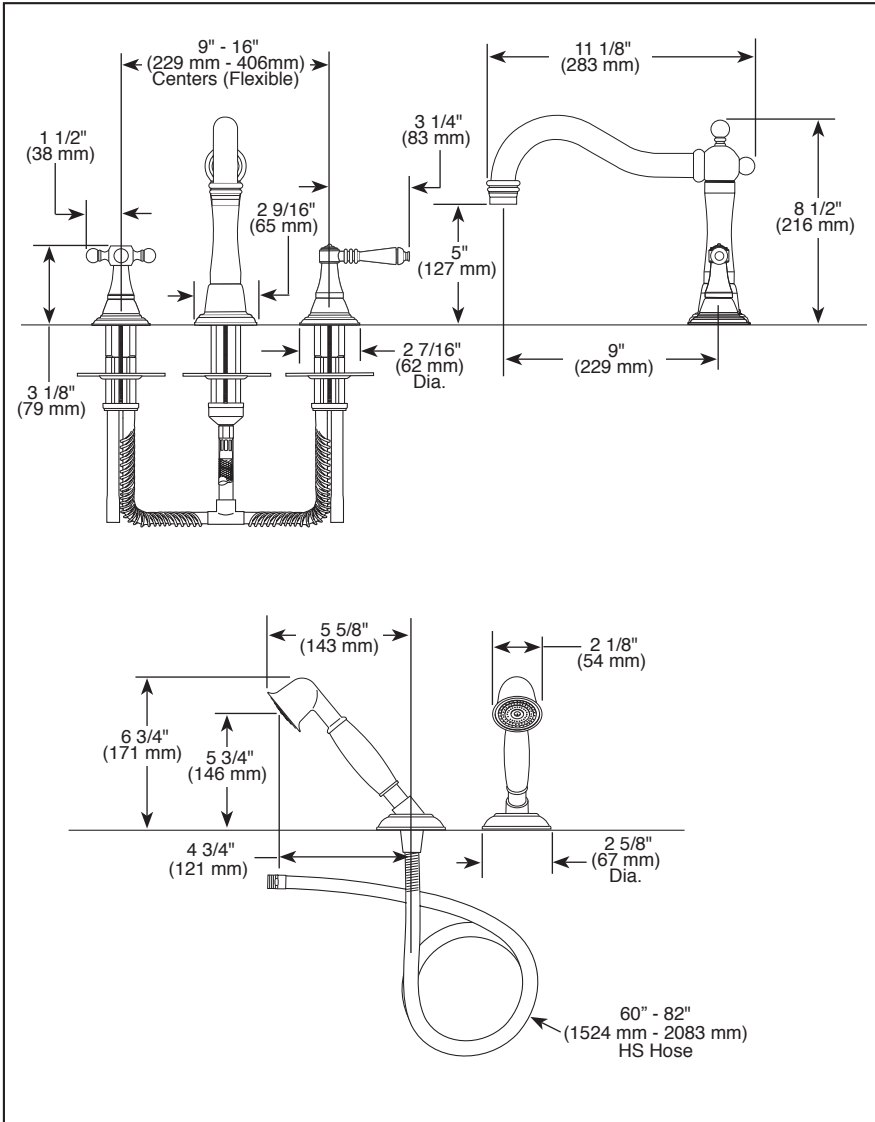

▲ Designate Proper Finish Suffix

BRIZO®

ROMAN TUB/WHIRLPOOL FAUCET TRIM

- Tresa® Bath Collection
- Three Hole Installation (T67336 & T67338 Series)
- Four Hole Installation (T67436 & T67438 Series)
- Rough-In Kit Must Also be Ordered to Complete Installation (R64707 for Four Hole and R62707 for Three Hole)

STANDARD SPECIFICATIONS:

- Trim Only for two handle Roman Tub faucet for concealed mounting
- Temperature and volume controlled with handles
- Rough-In kit must also be ordered to complete installation (R64707 for four hole and R62707 for three hole). There are separate specification sheets on each rough-in kit if more details are required.
- Handshower maximum 1.75 gpm @ 80 psi, 6.6 L/min @ 550 kPa
- Minimum 4 1/2" (114 mm) to maximum 8" (203 mm) distance between holes
- Accomodates up to 2 1/2" deck thickness

WARRANTY

- Lifetime limited warranty on parts (other than electronic parts and batteries) and finishes; or, for commercial users, for 5 years from date of purchase.
- 5 year limited warranty on electronic parts (other than batteries); or, for commercial users, for 1 year from the date of purchase. No warranty is provided on batteries.

COMPLIES WITH:

- ASME A112.18.1 / CSA B125.1
- Indicates compliance to ICC/ANSI A117.1 - Valve control only
- EPA WaterSense® - Applies to handshower only - RP34696*